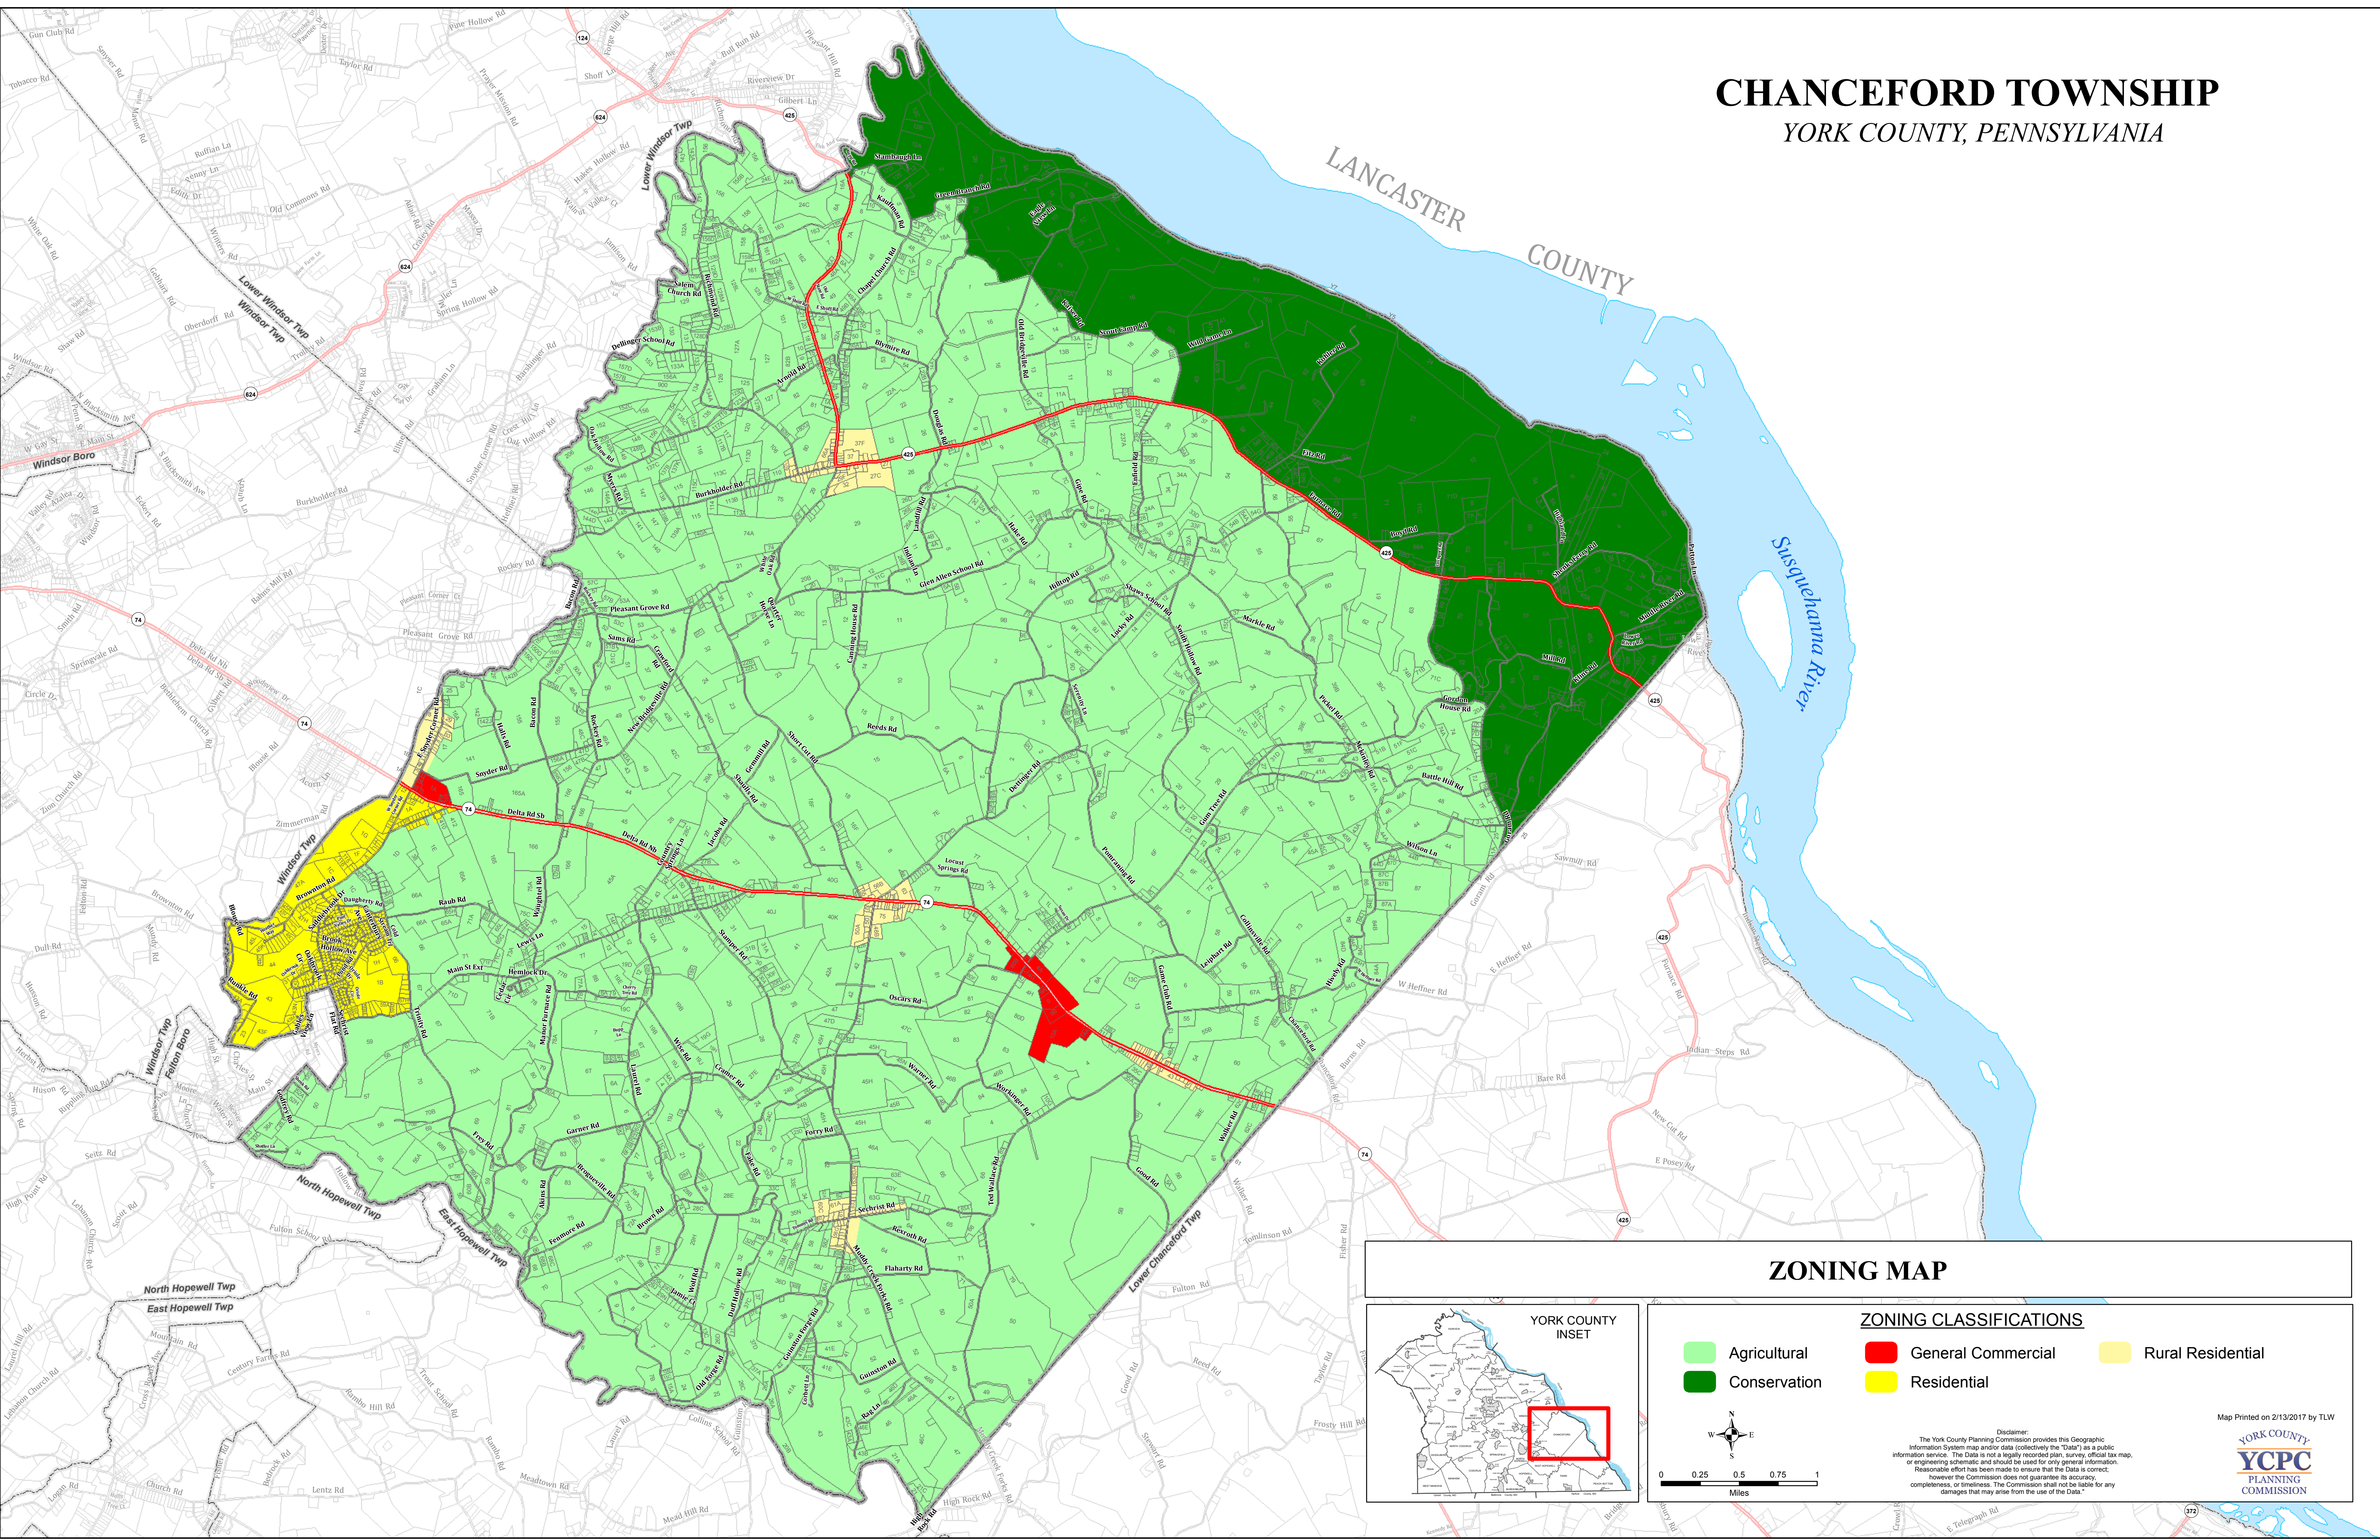

# CHANCEFORD TOWNSHIP

YORK COUNTY, PENNSYLVANIA

LANCASTER COUNTY

Susquehanna River

## ZONING MAP

**ZONING CLASSIFICATIONS**

<span style="color: green;">■</span> Agricultural	<span style="color: red;">■</span> General Commercial	<span style="color: yellow;">■</span> Rural Residential
<span style="color: darkgreen;">■</span> Conservation	<span style="color: orange;">■</span> Residential	

Map Printed on 2/13/2017 by TLW

**YORK COUNTY**  
PLANNING COMMISSION

The York County Planning Commission provides this Geographic Information System map and/or data (collectively the "Data") as a public information service. The Data is not a legally recorded plan, survey, official tax map, or engineering schematic and should be used for only general information. Reasonable effort has been made to ensure that the Data is correct, however the Commission does not guarantee its accuracy, completeness, or timeliness. The Commission shall not be liable for any damages that may arise from the use of the Data.